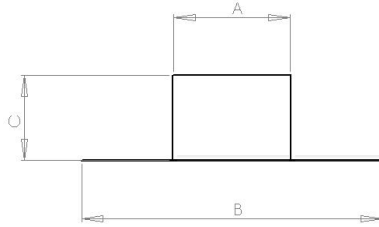

# ALUMINUM FLASHING

Use to seal top of masonry chimney and support the flex.

Made of 3003 Aluminum 24 gauge.

Raincap slides easily over for quick installation.

“B” can be customized according to preference and/or requirements.

DIAMETER	CODE	A	B	C
3"	ALFL03	3.375"	14"x14"	4"
4"	ALFL04	4.375"	14"x14"	4"
5"	ALFL05	5.375"	14"x14"	4"
5.5"	ALFL05.5	5.875"	14"x14"	4"
6"	ALFL06	6.375"	14"x14"	4"
7"	ALFL07	7.375"	14"x14"	4"
8"	ALFL08	8.375"	14"x14"	4"