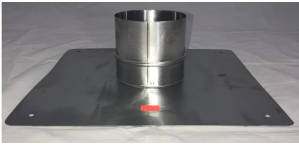

# ALUMINUM FLASHING

Use to seal top of masonry chimney and support the flex.

Made of 3003 Aluminum 24 gauge.

Raincap slides easily over for quick installation.

“B” can be customized according to preference and/or requirements.

DIAMETER	CODE	A	B	C
3"	ALFL03	3.375"	14"x14"	4"
4"	ALFL04	4.375"	14"x14"	4"
5"	ALFL05	5.375"	14"x14"	4"
5.5"	ALFL05.5	5.875"	14"x14"	4"
6"	ALFL06	6.375"	14"x14"	4"
7"	ALFL07	7.375"	14"x14"	4"
8"	ALFL08	8.375"	14"x14"	4"