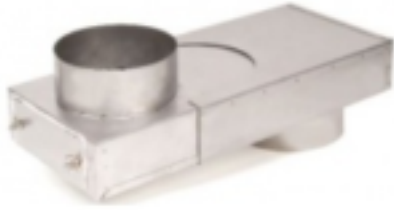

S.S. Offset Box

24 Gauge 304 Stainless Steel
Available only in 6".
Front door allows for easy
clean out

DIAMETER	CODE	A	B	C	D	E	F
6"	OFFBOX	5.875"	6.25"	2.875"	3.125"	7.875"	8.125"