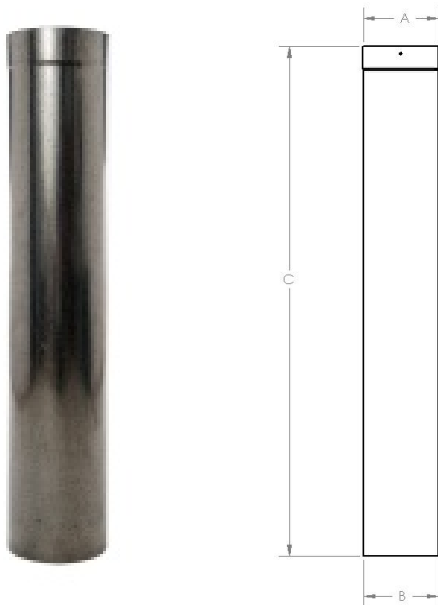

Chimney **RIGID** Liner

Rigid Stainless Steel Liner
For Relining Masonry Chimney
Listed to UL 1777 / 441 & ULC S-635 / S-640

www.tce.ca

1025 rue Butler, Montreal, Qc, Canada H3K 3E9
240 Cordova Rd, Oshawa, On, Canada L1J 1N9

Tel.: 514 937-9145
Tel.: 905 579-0878

Fax: 514 937-3196
Fax: 905 579-2589

Toll Free: 1-888-TCE-FLEX (823-3539)

info@tce.ca

S.S. RIGID LINER

Use for relining a masonry chimney.

Use for wood, gas, wood pellet, oil.

Applications: Inserts, furnaces, boilers and water heaters

26 Gauge 304 Stainless Steel

Liner 9"-16" made in 24 Gauge

316 available on request.

SIZE	CODE	A	B	C
3"x48"	TCL403	3.125"	3"	48"
3"x36"	TCL303	3.125"	3"	36"
3"x24"	TCL203	3.125"	3"	24"
3"x12"	TCL103	3.125"	3"	12"
4"x48"	TCL404	4.125"	4"	48"
4"x36"	TCL304	4.125"	4"	36"
4"x24"	TCL204	4.125"	4"	24"
4"x12"	TCL104	4.125"	4"	12"
5"x48"	TCL405	5.125"	5"	48"
5"x36"	TCL305	5.125"	5"	36"
5"x24"	TCL205	5.125"	5"	24"
5"x12"	TCL105	5.125"	5"	12"
5.5"x48"	TCL405.5	5.625"	5.5"	48"
5.5"x36"	TCL305.5	5.625"	5.5"	36"
5.5"x24"	TCL205.5	5.625"	5.5"	24"
5.5"x12"	TCL105.5	5.625"	5.5"	12"
6"x48"	TCL406	6.125"	6"	48"
6"x36"	TCL306	6.125"	6"	36"
6"x24"	TCL206	6.125"	6"	24"
6"x12"	TCL106	6.125"	6"	12"
7"x48"	TCL407	7.125"	7"	48"
7"x36"	TCL307	7.125"	7"	36"
7"x24"	TCL207	7.125"	7"	24"
7"x12"	TCL107	7.125"	7"	12"
8"x48"	TCL408	8.125"	8"	48"
8"x36"	TCL308	8.125"	8"	36"
8"x24"	TCL208	8.125"	8"	24"
8"x12"	TCL108	8.125"	8"	12"