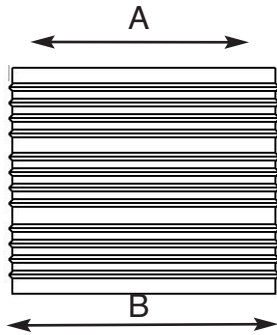

# S.S. 316 Flexible Liner

Use for relining a masonry chimney.  
 Use for wood, gas, wood pellet, oil.  
 Applications: Fireplace inserts, furnaces, boilers and water heaters  
 Single ply .005" 316 Stainless Steel  
 10 Hills & Valleys for easy flexing.  
 Quadralock technology - Liner will never come apart  
 Liner also available in 9"-16"

A	B
3"	3.25"
4"	4.25"
5"	5.25"
5.5"	5.75"
5.75"	6"
6"	6.25"
7"	7.25"
8"	8.25"

DIAMETER	20'	25'	30'	35'	40'	45'	50'
3"	SSLI0320	SSLI0325	SSLI0330	SSLI0335	SSLI0340	SSLI0345	SSLI0350
4"	SSLI0420	SSLI0425	SSLI0430	SSLI0435	SSLI0440	SSLI0445	SSLI0450
5"	SSLI0520	SSLI0525	SSLI0530	SSLI0535	SSLI0540	SSLI0545	SSLI0550
5.5"	SSLI05.520	SSLI05.525	SSLI05.530	SSLI05.535	SSLI05.540	SSLI05.545	SSLI05.550
6" DD	SSLI0620	SSLI0625	SSLI0630	SSLI0635	SSLI0640	SSLI0645	SSLI0650
6" REG	SSLI06R20	SSLI06R25	SSLI06R30	SSLI06R35	SSLI06R40	SSLI06R45	SSLI06R50
7"	SSLI0720	SSLI0725	SSLI0730	SSLI0735	SSLI0740	SSLI0745	SSLI0750
8"	SSLI0820	SSLI0825	SSLI0830	SSLI0835	SSLI0840	SSLI0845	SSLI0850