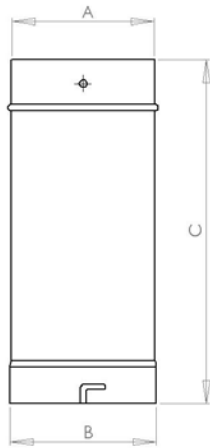

# S.S. FLASHING EXTENSION

Use to extend raincap height where extra clearance is needed..

Available in standard sizes 12" & 18".

"C" can be custom built from 3" to 48" upon request.

Also available in 24 gauge upon request.

DIAMETER	CODE	A	B	C
3"	SSFLEXT0312	3.375"	3.5"	12"
3"	SSFLEXT0318	3.375"	3.5"	18"
4"	SSFLEXT0412	4.375"	4.5"	12"
4"	SSFLEXT0418	4.375"	4.5"	18"
5"	SSFLEXT0512	5.375"	5.5"	12"
5"	SSFLEXT0518	5.375"	5.5"	18"
5.5"	SSFLEXT05.512	5.875"	6"	12"
5.5"	SSFLEXT05.518	5.875"	6"	18"
6" DD	SSFLEXT0612	6.125"	6.25"	12"
6" DD	SSFLEXT0618	6.125"	6.25"	18"
6" REG	SSFLEXT06R12	6.375"	6.5"	12"
6" REG	SSFLEXT06R18	6.375"	6.5"	18"
7"	SSFLEXT0712	7.375"	7.5"	12"
7"	SSFLEXT0718	7.375"	7.5"	18"
8"	SSFLEXT0812	8.375"	8.5"	12"
8"	SSFLEXT0818	8.375"	8.5"	18"
9"	SSFLEXT0912	9.375"	9.5"	12"
9"	SSFLEXT0918	9.375"	9.5"	18"
10"	SSFLEXT1012	10.375"	10.5"	12"
10"	SSFLEXT1018	10.375"	10.5"	18"
12"	SSFLEXT1212	12.375"	12.5"	12"
12"	SSFLEXT1218	12.375"	12.5"	18"
14"	SSFLEXT1412	14.375"	14.5"	12"
14"	SSFLEXT1418	14.375"	14.5"	18"
16"	SSFLEXT1612	16.375"	16.5"	12"
16"	SSFLEXT1618	16.375"	16.5"	18"